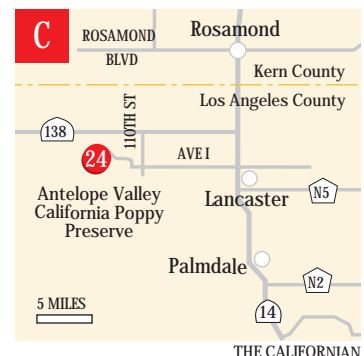

freckled milkvetch, baby blue eyes, desert pincushion, yellow pincushion

20. Sherman Pass Road
Blue dicks, columbine, death camas, golden ear drops, Monardellas, shooting stars

21. Nine-mile Canyon Road

Grape soda lupine, pink gilia

22. Cherry Hill Road

Butterfly mariposa lily, lupine, mountain collomia, harlequin monkeyflower, pink gilia, phacelia, monkeyflower, Indian paintbrush, clover, lotus, tinctureplant, snow plant, crimson columbine, mountain blue bells, Parry's larkspur, cinquefoil, shooting stars, wild onions, blue-eyed marys, knotweed

23. Piute Mountains

Brodiaea, desert calico, Horkelias, mariposa lily, monkeyflowers, milkweeds, Monardellas, Palmer's mariposa lily, penstemon, phacelia, Spanish bayonet, vetch

24. Antelope Valley Poppy

California poppy, coreopsis, cream cups, Davy gilia, fiddleneck, globe gilia, golden carpet, goldfields, paintbrush, lupine, phacelia, thistle sage, yellow throats