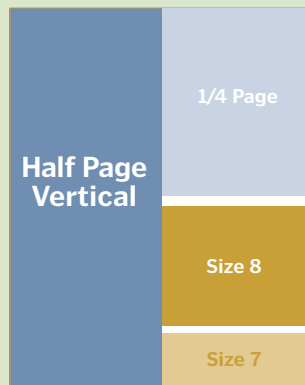

MODULARSIZING2012

WEEKDAY MODULAR SIZES

WEEKDAY SIZES	Dimensions	Inches Wide	Inches Deep
Double Truck	12.5 col. x 12.5"	20.750	12.50
1/2 Double Truck	12.5 col. x 6.125"	20.750	6.125
Full Page	6 col. x 12.5"	10.000	12.50
1/2 Page Vertical	3 col. x 12.5"	4.916	12.50
1/2 Page Horizontal	6 col. x 6.125"	10.000	6.125
1/4 Page	3 col. x 6.125"	4.916	6.125
Size 8	3 col. x 4.30"	4.916	4.30
Size 7	3 col. x 1.775"	4.916	1.775
Size 5	2 col. x 5"	3.388	5.00
Size 4	2 col. x 4"	3.388	4.00
Size 2	2 col. x 2"	3.388	2.00
Size 1	2 col. x 1"	3.388	1.00

MODULARSIZING2012

WEEKEND MODULAR SIZES

DOMINANCE

Double Page Spread
Retail - 21.887" x 20.75"
Class - 21.883" x 20.75"

1/2 Double Page Spread
Retail - 21.887" x 10.375"
Class - 21.833" x 10.375"

Full Page
Retail - 10.388" x 20.75"
Class - 10.386" x 20.75"

Prestige
Retail - 10.388" x 18.0"
Class - 10.386" x 18.0"

Dominant
Retail - 8.638" x 18.0"
Class - 8.297" x 18.0"

3/5 Page
Retail - 8.638" x 16.0"
Class - 7.253" x 15.0"

IMPACT

Impress
Retail - 6.888" x 16.0"
Class - 6.208" x 16.0"

Size Three
Retail - 3.388" x 3.0"
Class - 4.119" x 3.0"

Size Four
Retail - 3.388" x 4.0"
Class - 4.119" x 4.0"

Size Five
Retail - 3.388" x 5.0"
Class - 4.119" x 5.0"

Size Six
Retail - 3.388" x 6.0"
Class - 4.119" x 6.0"