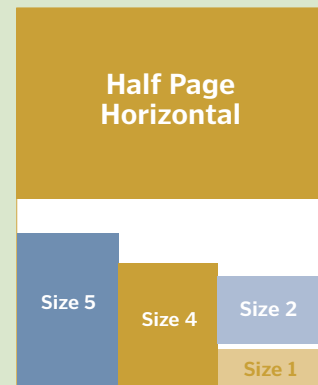

MODULARSIZING2012

WEEKDAY MODULAR SIZES

WEEKDAY SIZES	Dimensions	Inches Wide	Inches Deep
Double Truck	12.5 col. x 12.5"	20.750	12.50
1/2 Double Truck	12.5 col. x 6.125"	20.750	6.125
Full Page	6 col. x 12.5"	10.000	12.50
1/2 Page Vertical	3 col. x 12.5"	4.916	12.50
1/2 Page Horizontal	6 col. x 6.125"	10.000	6.125
1/4 Page	3 col. x 6.125"	4.916	6.125
Size 8	3 col. x 4.30"	4.916	4.30
Size 7	3 col. x 1.775"	4.916	1.775
Size 5	2 col. x 5"	3.388	5.00
Size 4	2 col. x 4"	3.388	4.00
Size 2	2 col. x 2"	3.388	2.00
Size 1	2 col. x 1"	3.388	1.00

MODULARSIZING2012

WEEKEND MODULAR SIZES

DOMINANCE

Double Page Spread
Retail - 21.887" x 20.75"
Class - 21.883" x 20.75"

1/2 Double Page Spread
Retail - 21.887" x 10.375"
Class - 21.833" x 10.375"

Full Page
Retail - 10.388" x 20.75"
Class - 10.386" x 20.75"

Prestige
Retail - 10.388" x 18.0"
Class - 10.386" x 18.0"

Dominant
Retail - 8.638" x 18.0"
Class - 8.297" x 18.0"

3/5 Page
Retail - 8.638" x 16.0"
Class - 7.253" x 15.0"

IMPACT

Impress
Retail - 6.888" x 16.0"
Class - 6.208" x 16.0"

Size Three
Retail - 3.388" x 3.0"
Class - 4.119" x 3.0"

Size Four
Retail - 3.388" x 4.0"
Class - 4.119" x 4.0"

Size Five
Retail - 3.388" x 5.0"
Class - 4.119" x 5.0"

Size Six
Retail - 3.388" x 6.0"
Class - 4.119" x 6.0"